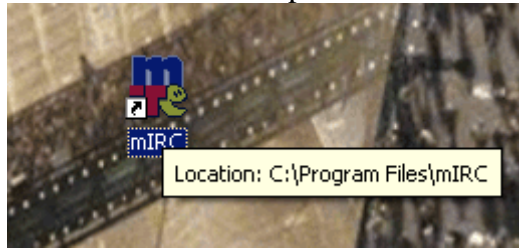

After you install, you should have a desktop icon that looks like this:

5. Double click that icon to start mIRC, press the “continue” button once it opens.

6. Fill in all of the necessary fields: