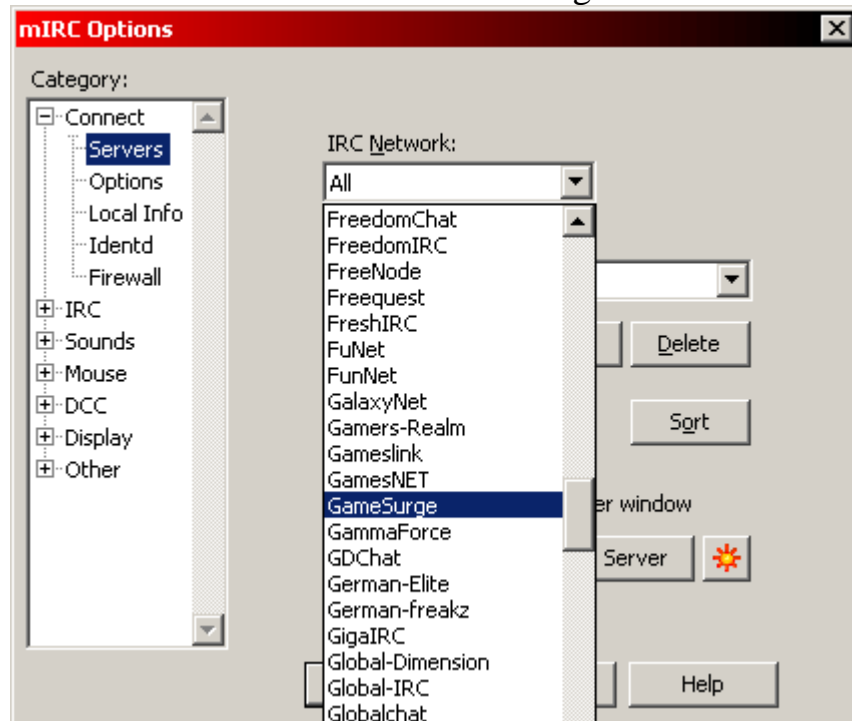

## Getting into #|Relentless| (GameSurge) with mIRC from scratch

1. Go to <http://www.mirc.com/get.html>
2. Click on the link that is closest to you, save it to your desktop

Icon looks like this after you download it:

3. Double click on the icon to install
4. Hit “Next”, then “Yes” then “Install”

After you install, you should have a desktop icon that looks like this:

5. Double click that icon to start mIRC, press the “continue” button once it opens.

6. Fill in all of the necessary fields:

7. Click the little  button

- Under “IRC Networks” choose “GameSurge”

- Click “OK”
- Click the favorites button

11. Under “Enter a channel name and click join” type `#relentless|` and click “Join”