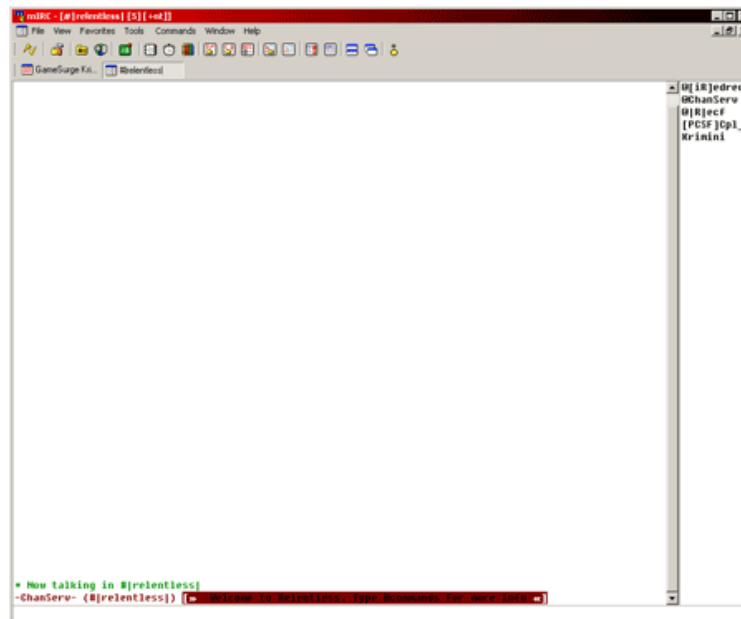

You should now be in our mIRC server