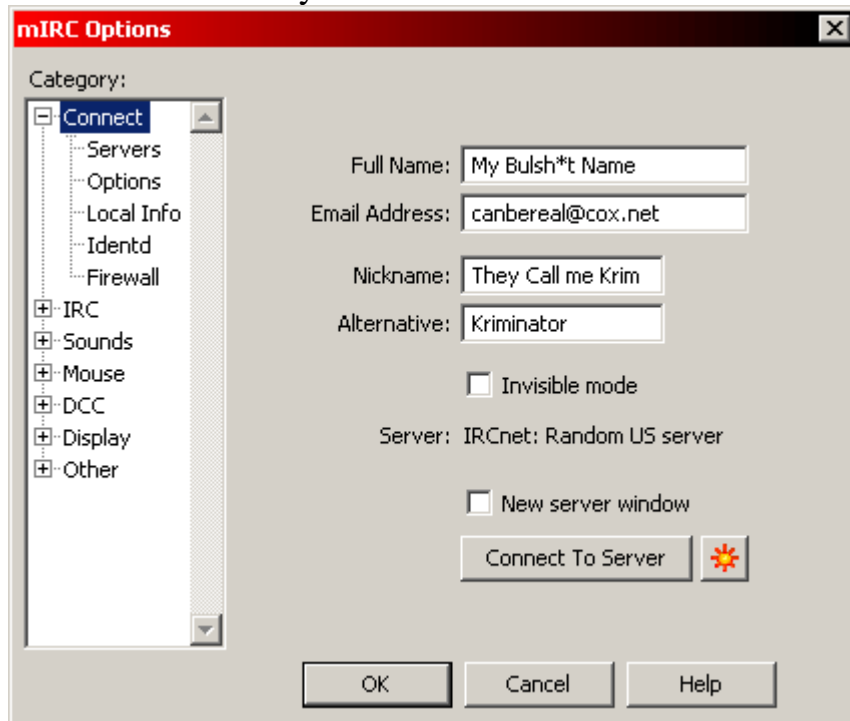

7. Click the little button