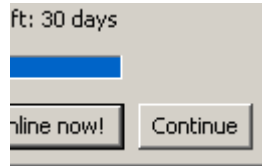

## Getting into #|Relentless| (GameSurge) with mIRC from scratch

1. Go to <http://www.mirc.com/get.html>
2. Click on the link that is closest to you, save it to your desktop

Icon looks like this after you download it:

3. Double click on the icon to install
4. Hit “Next”, then “Yes” then “Install”

After you install, you should have a desktop icon that looks like this:

5. Double click that icon to start mIRC, press the “continue” button once it opens.