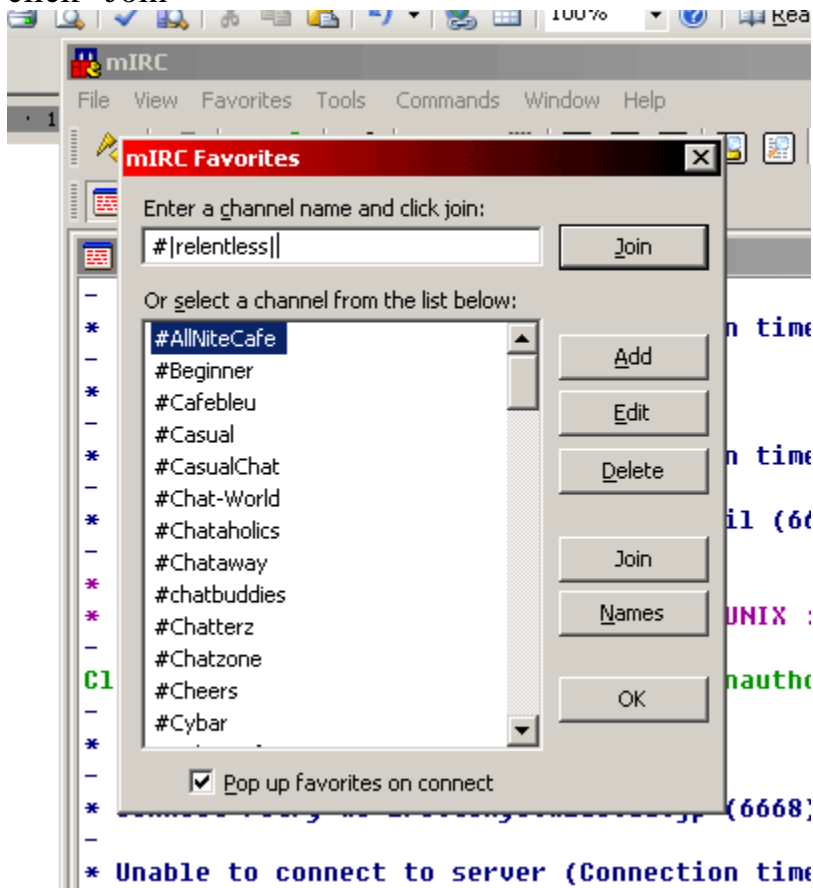

3. Double click on the icon to install
4. Hit “Next”, then “Yes” then “Install”

After you install, you should have a desktop icon that looks like this:

5. Double click that icon to start mIRC, press the “continue” button once it opens.

6. Fill in all of the necessary fields:

7. Click the little  button

- Under “IRC Networks” choose “GameSurge”

- Click “OK”
- Click the favorites button

11. Under “Enter a channel name and click join” type `#relentless|` and click “Join”