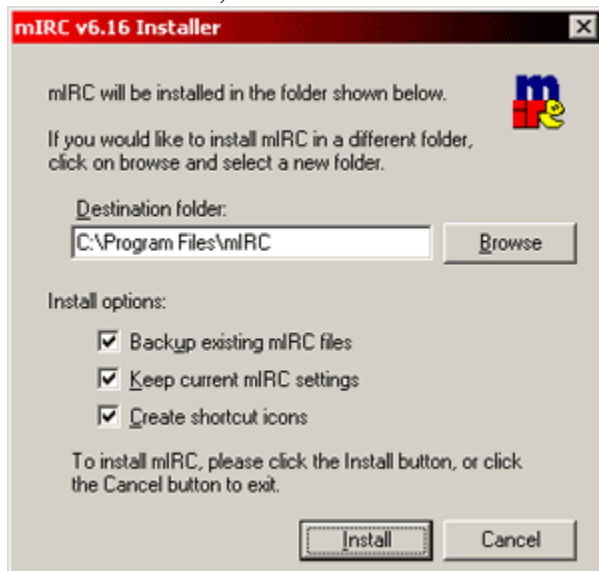

## Getting into #|Relentless| (GameSurge) with mIRC from scratch

1. Go to <http://www.mirc.com/get.html>
2. Click on the link that is closest to you, save it to your desktop

Icon looks like this after you download it:

3. Double click on the icon to install
4. Hit “Next”, then “Yes” then “Install”

After you install, you should have a desktop icon that looks like this:

5. Double click that icon to start mIRC, press the “continue” button once it opens.