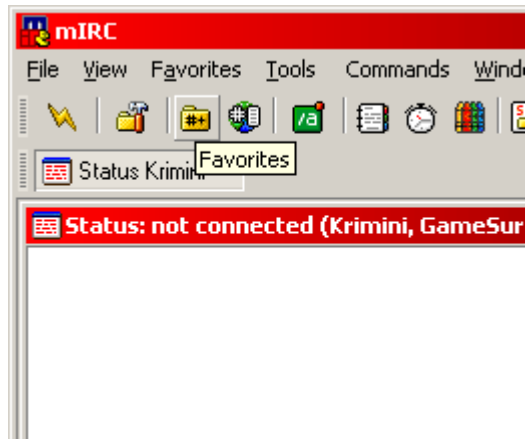

3. Double click on the icon to install
4. Hit “Next”, then “Yes” then “Install”

After you install, you should have a desktop icon that looks like this:

5. Double click that icon to start mIRC, press the “continue” button once it opens.

6. Fill in all of the necessary fields:

7. Click the little  button

- Under “IRC Networks” choose “GameSurge”

- Click “OK”
- Click the favorites button

11. Under “Enter a channel name and click join” type `#relentless|` and click “Join”